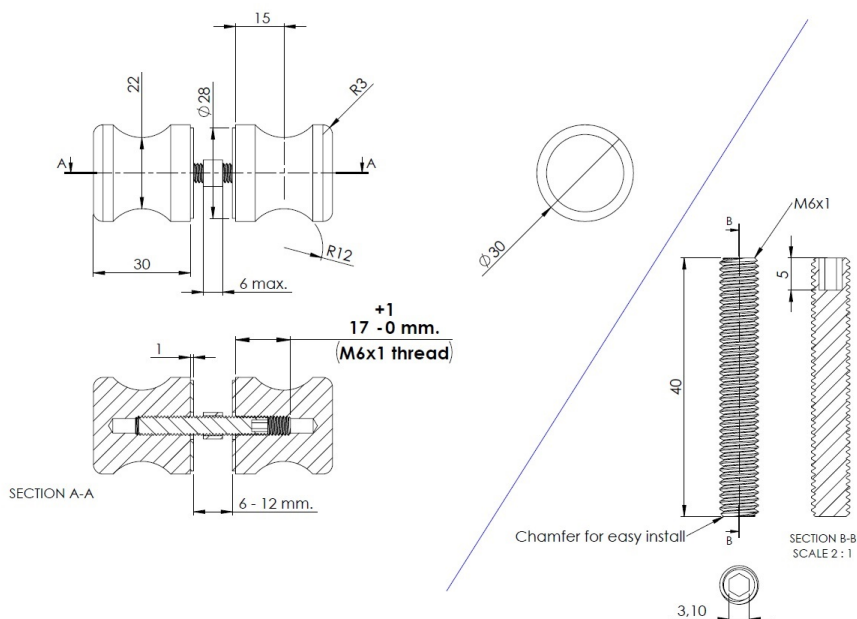

PRODUCT SHEET

Description:

Brass Door Knob "Wien", \varnothing 30mm, SS-Look, 6-12mm Glass, Drill Hole \varnothing 10 mm

Item number:

15.24.046-0

Units	Box	Carton	HS Code	Barcode
Pair	1	60	8302415000	 5704866060769